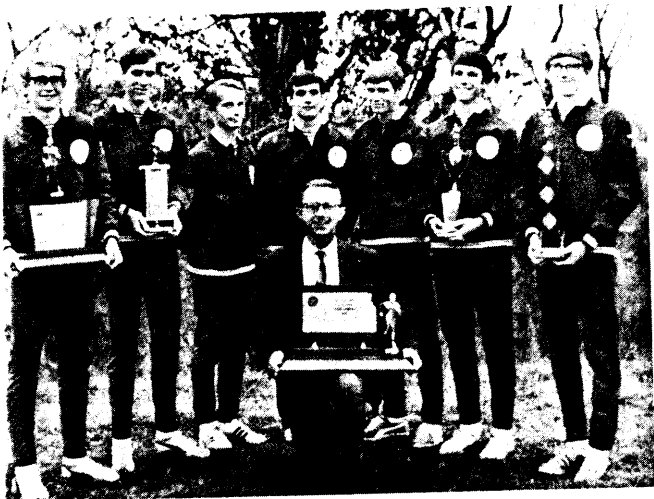

STATE CROSS COUNTRY CHAMPIONS
SHAWNEE MISSION SOUTH - TOPEKA WEST
SACRED HEART (SALINA) - ANTHONY

CLASS AAAAA

Shawnee Mission South High School

Left to right: Pat Kirchoff, Robert Strickland, Ryan
Schlicher, Marty Holman, Mark Benson, Dave Anderson,
John Larkin
Seated: Coach Verlyn Schmidt